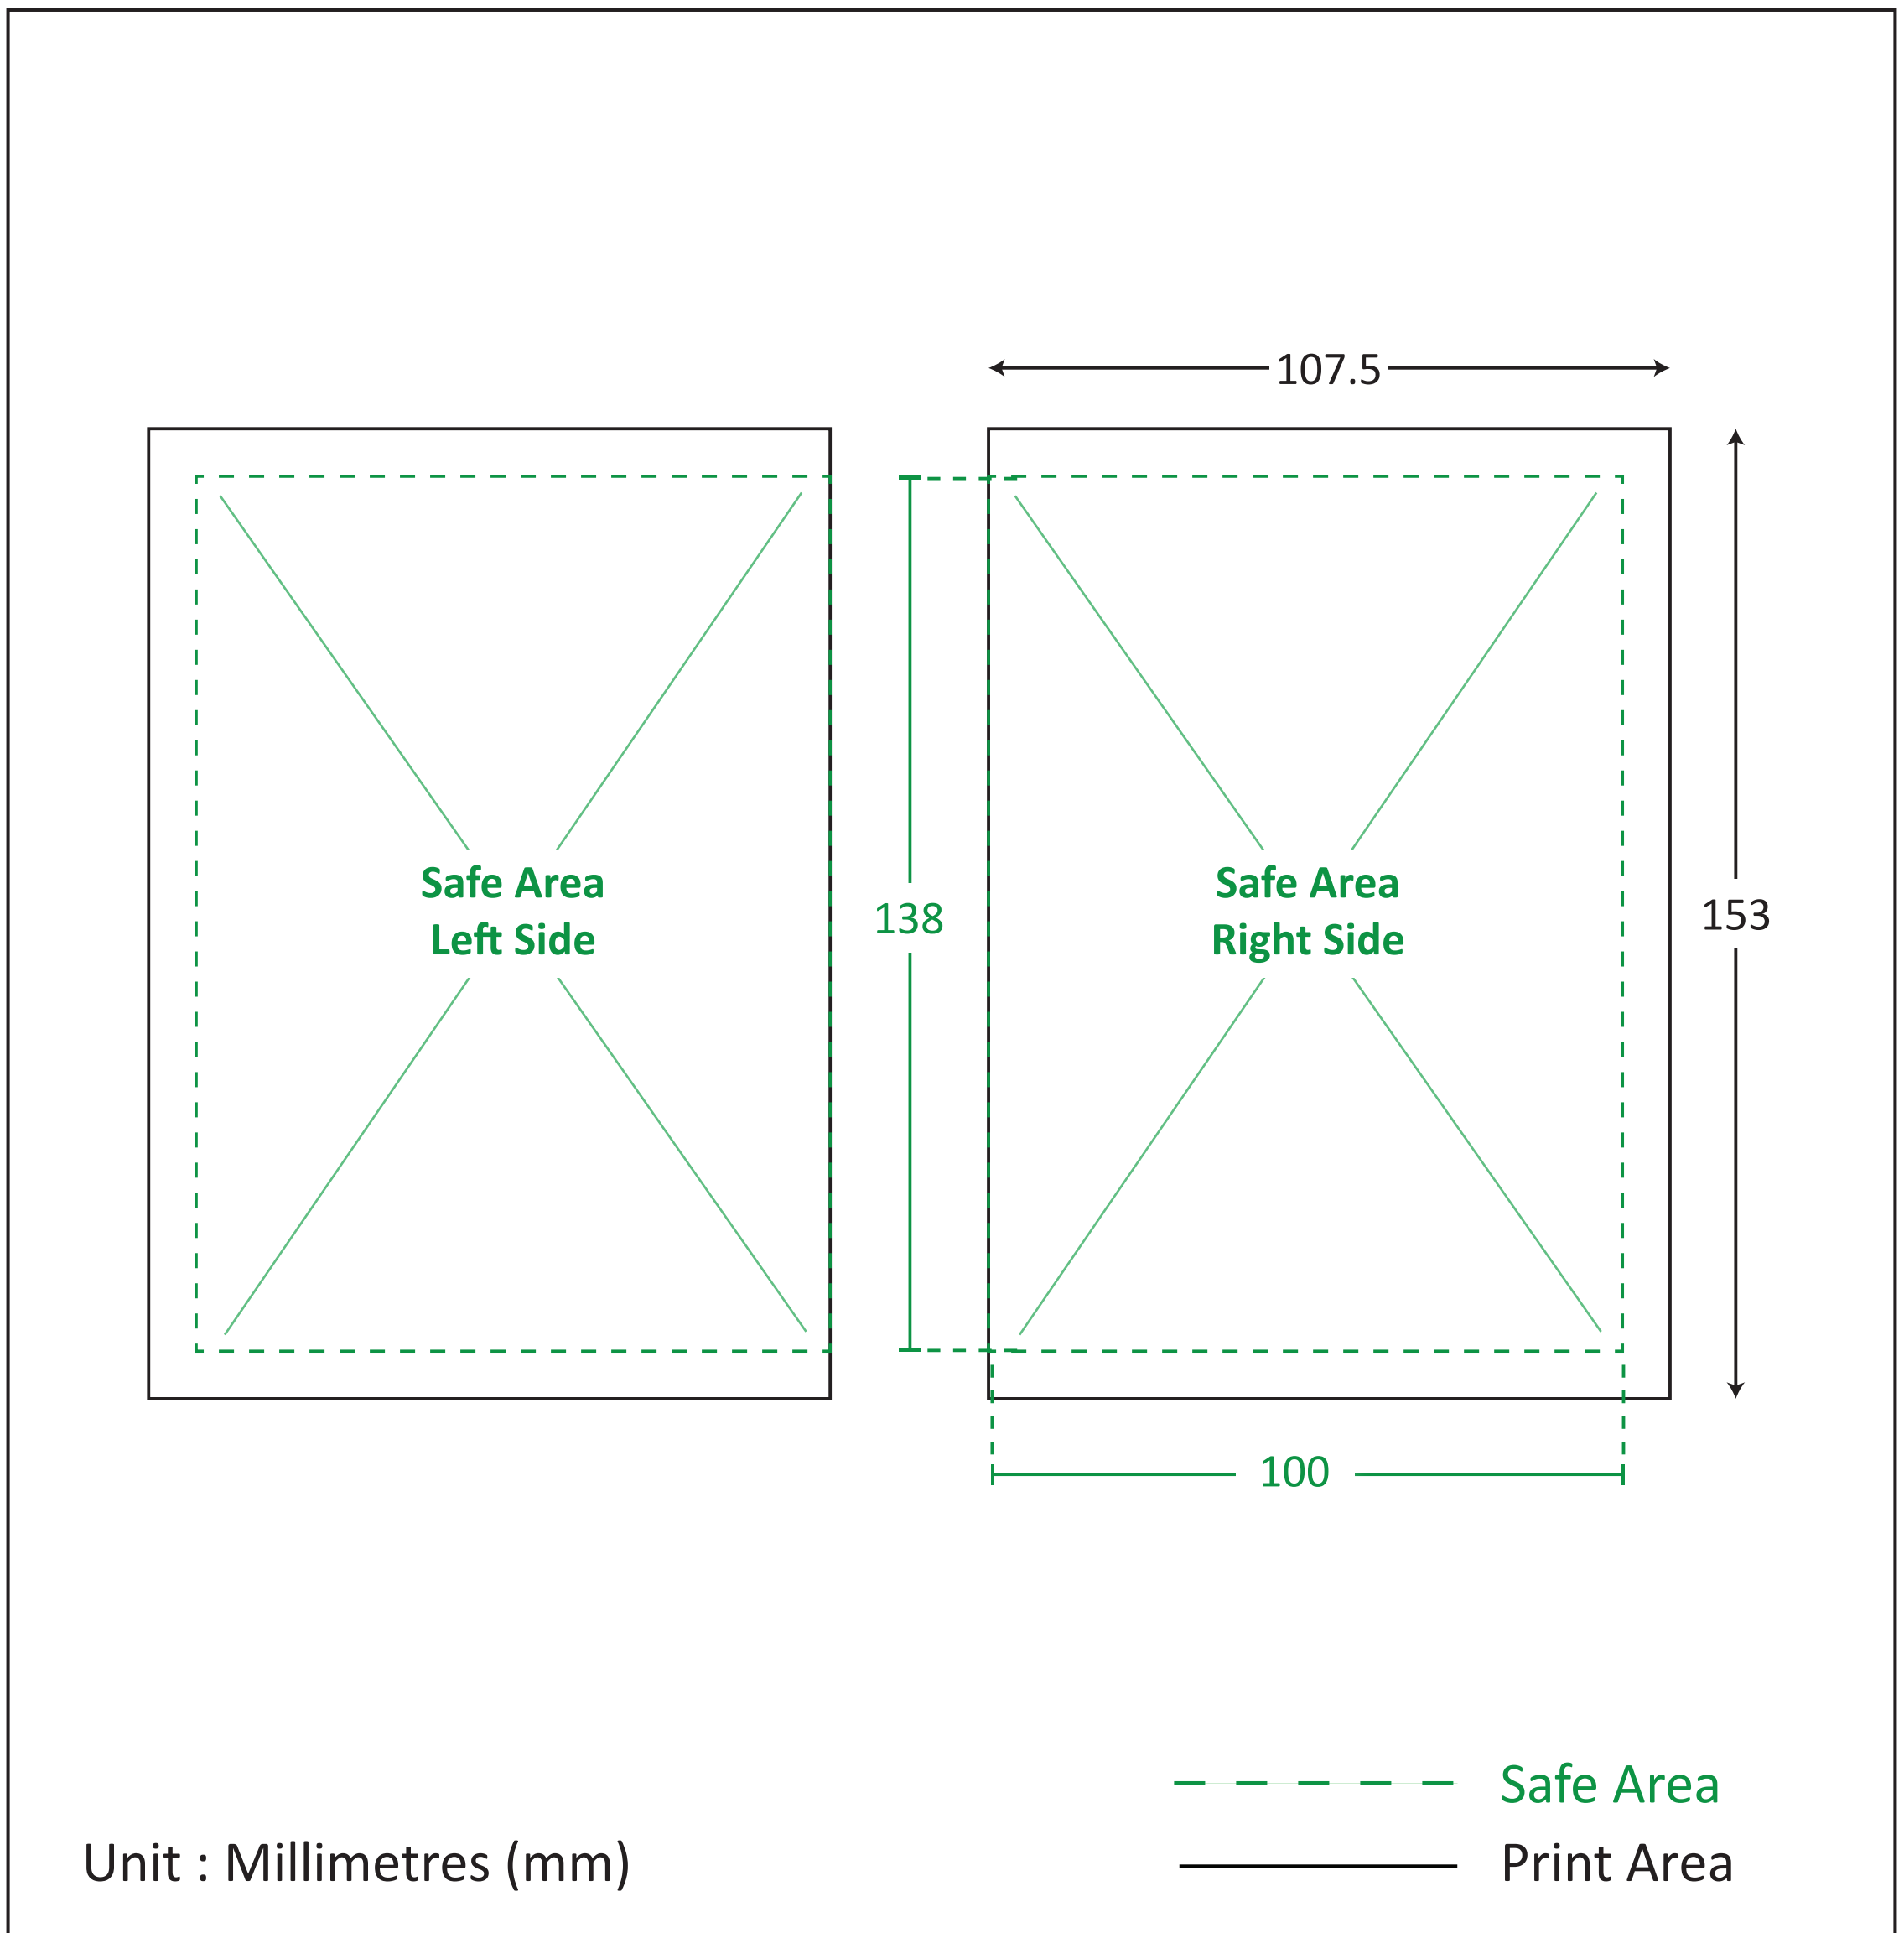

TEMPLATE GUIDE FOR PRINTING PRODUCTS

ARTWORK GUIDELINES

Color Format : CMYK

Submit File Without Markings

File Format : PDF, EPS

Important Text & Images In Safe Area