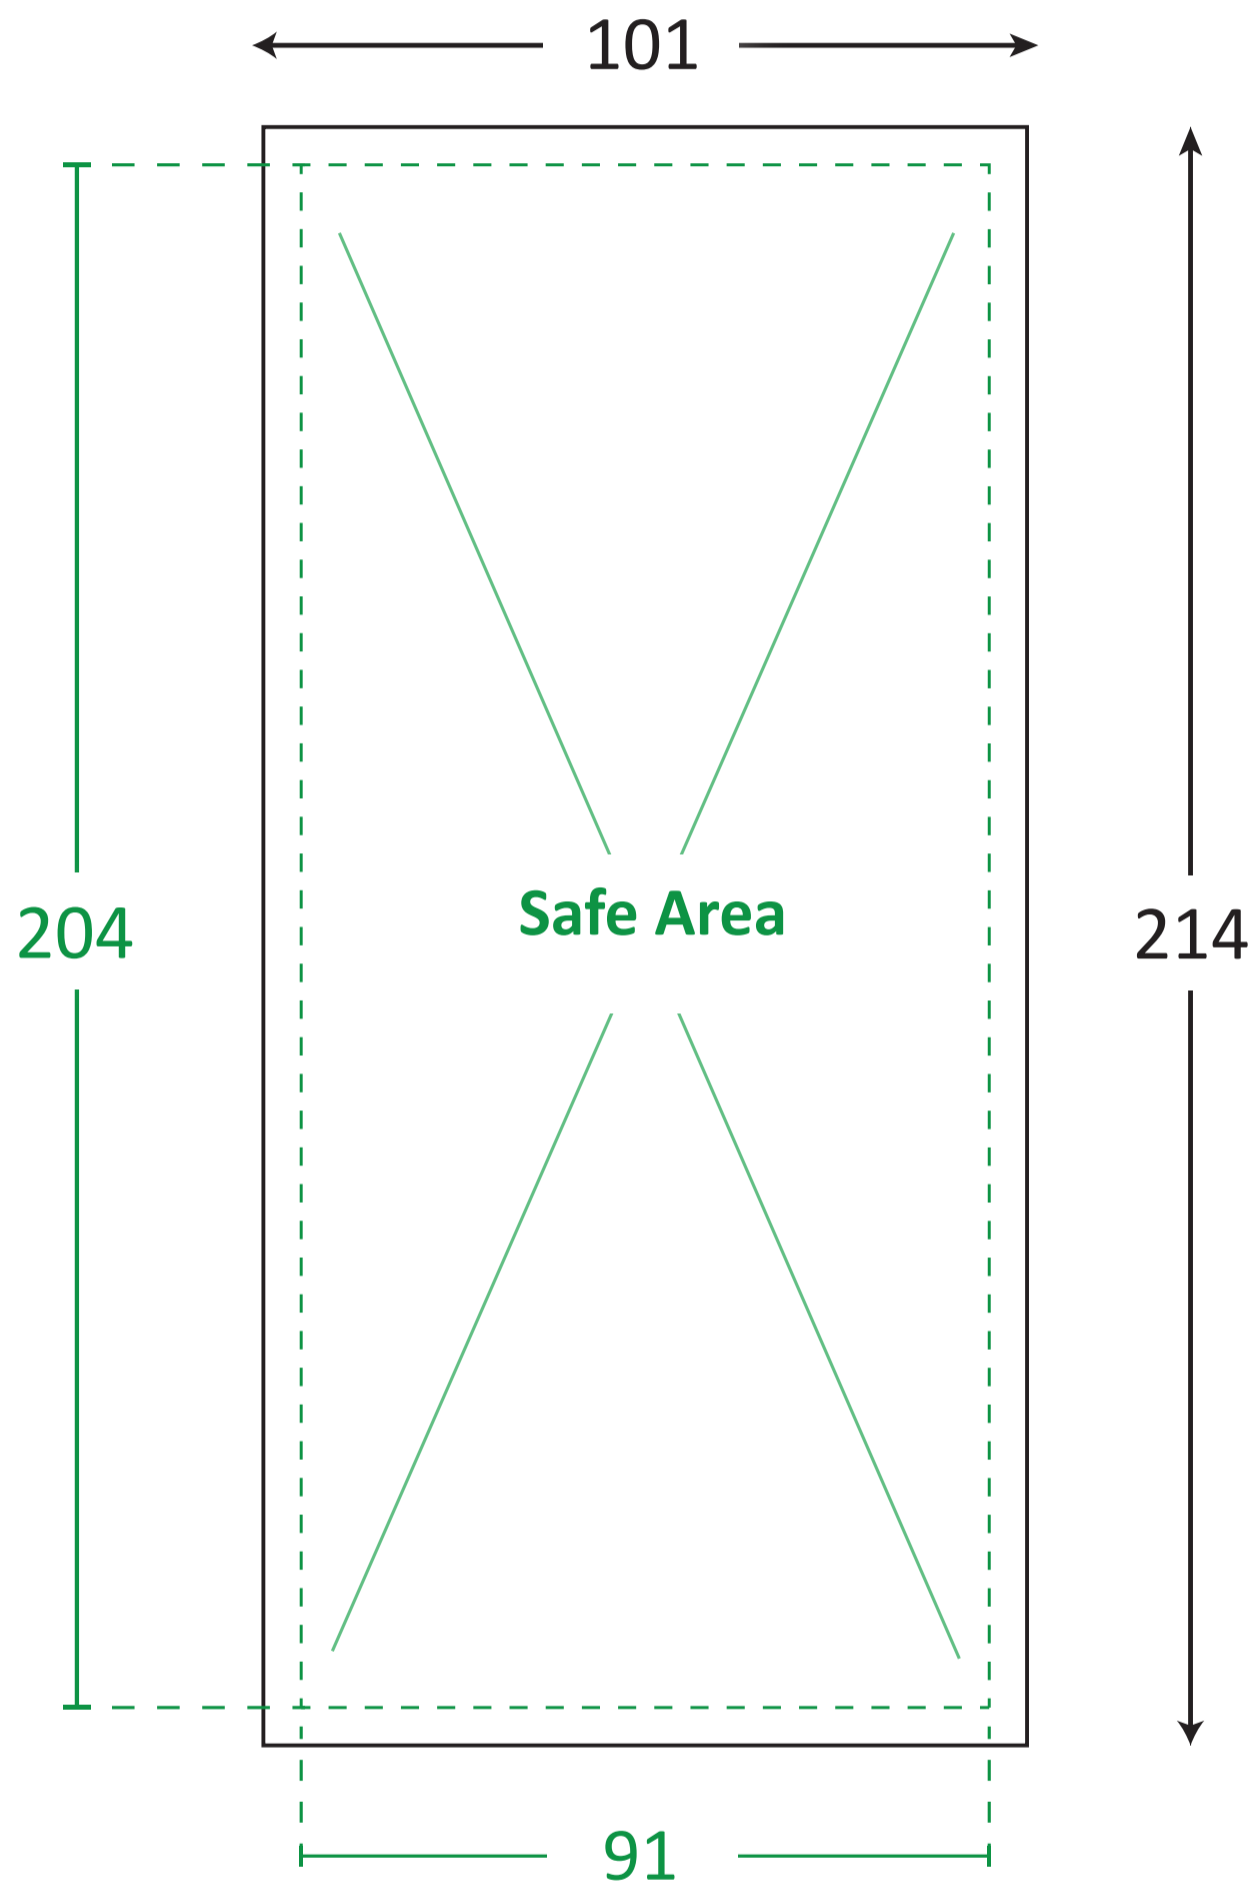

DL Size 128gsm

TEMPLATE GUIDE FOR PRINTING PRODUCTS

Unit : Millimetres (mm)

----- Safe Area
_____ Print Area

ARTWORK GUIDELINES

Color Format : CMYK

Submit File Without Markings

File Format : PDF, EPS

Important Text & Images In Safe Area