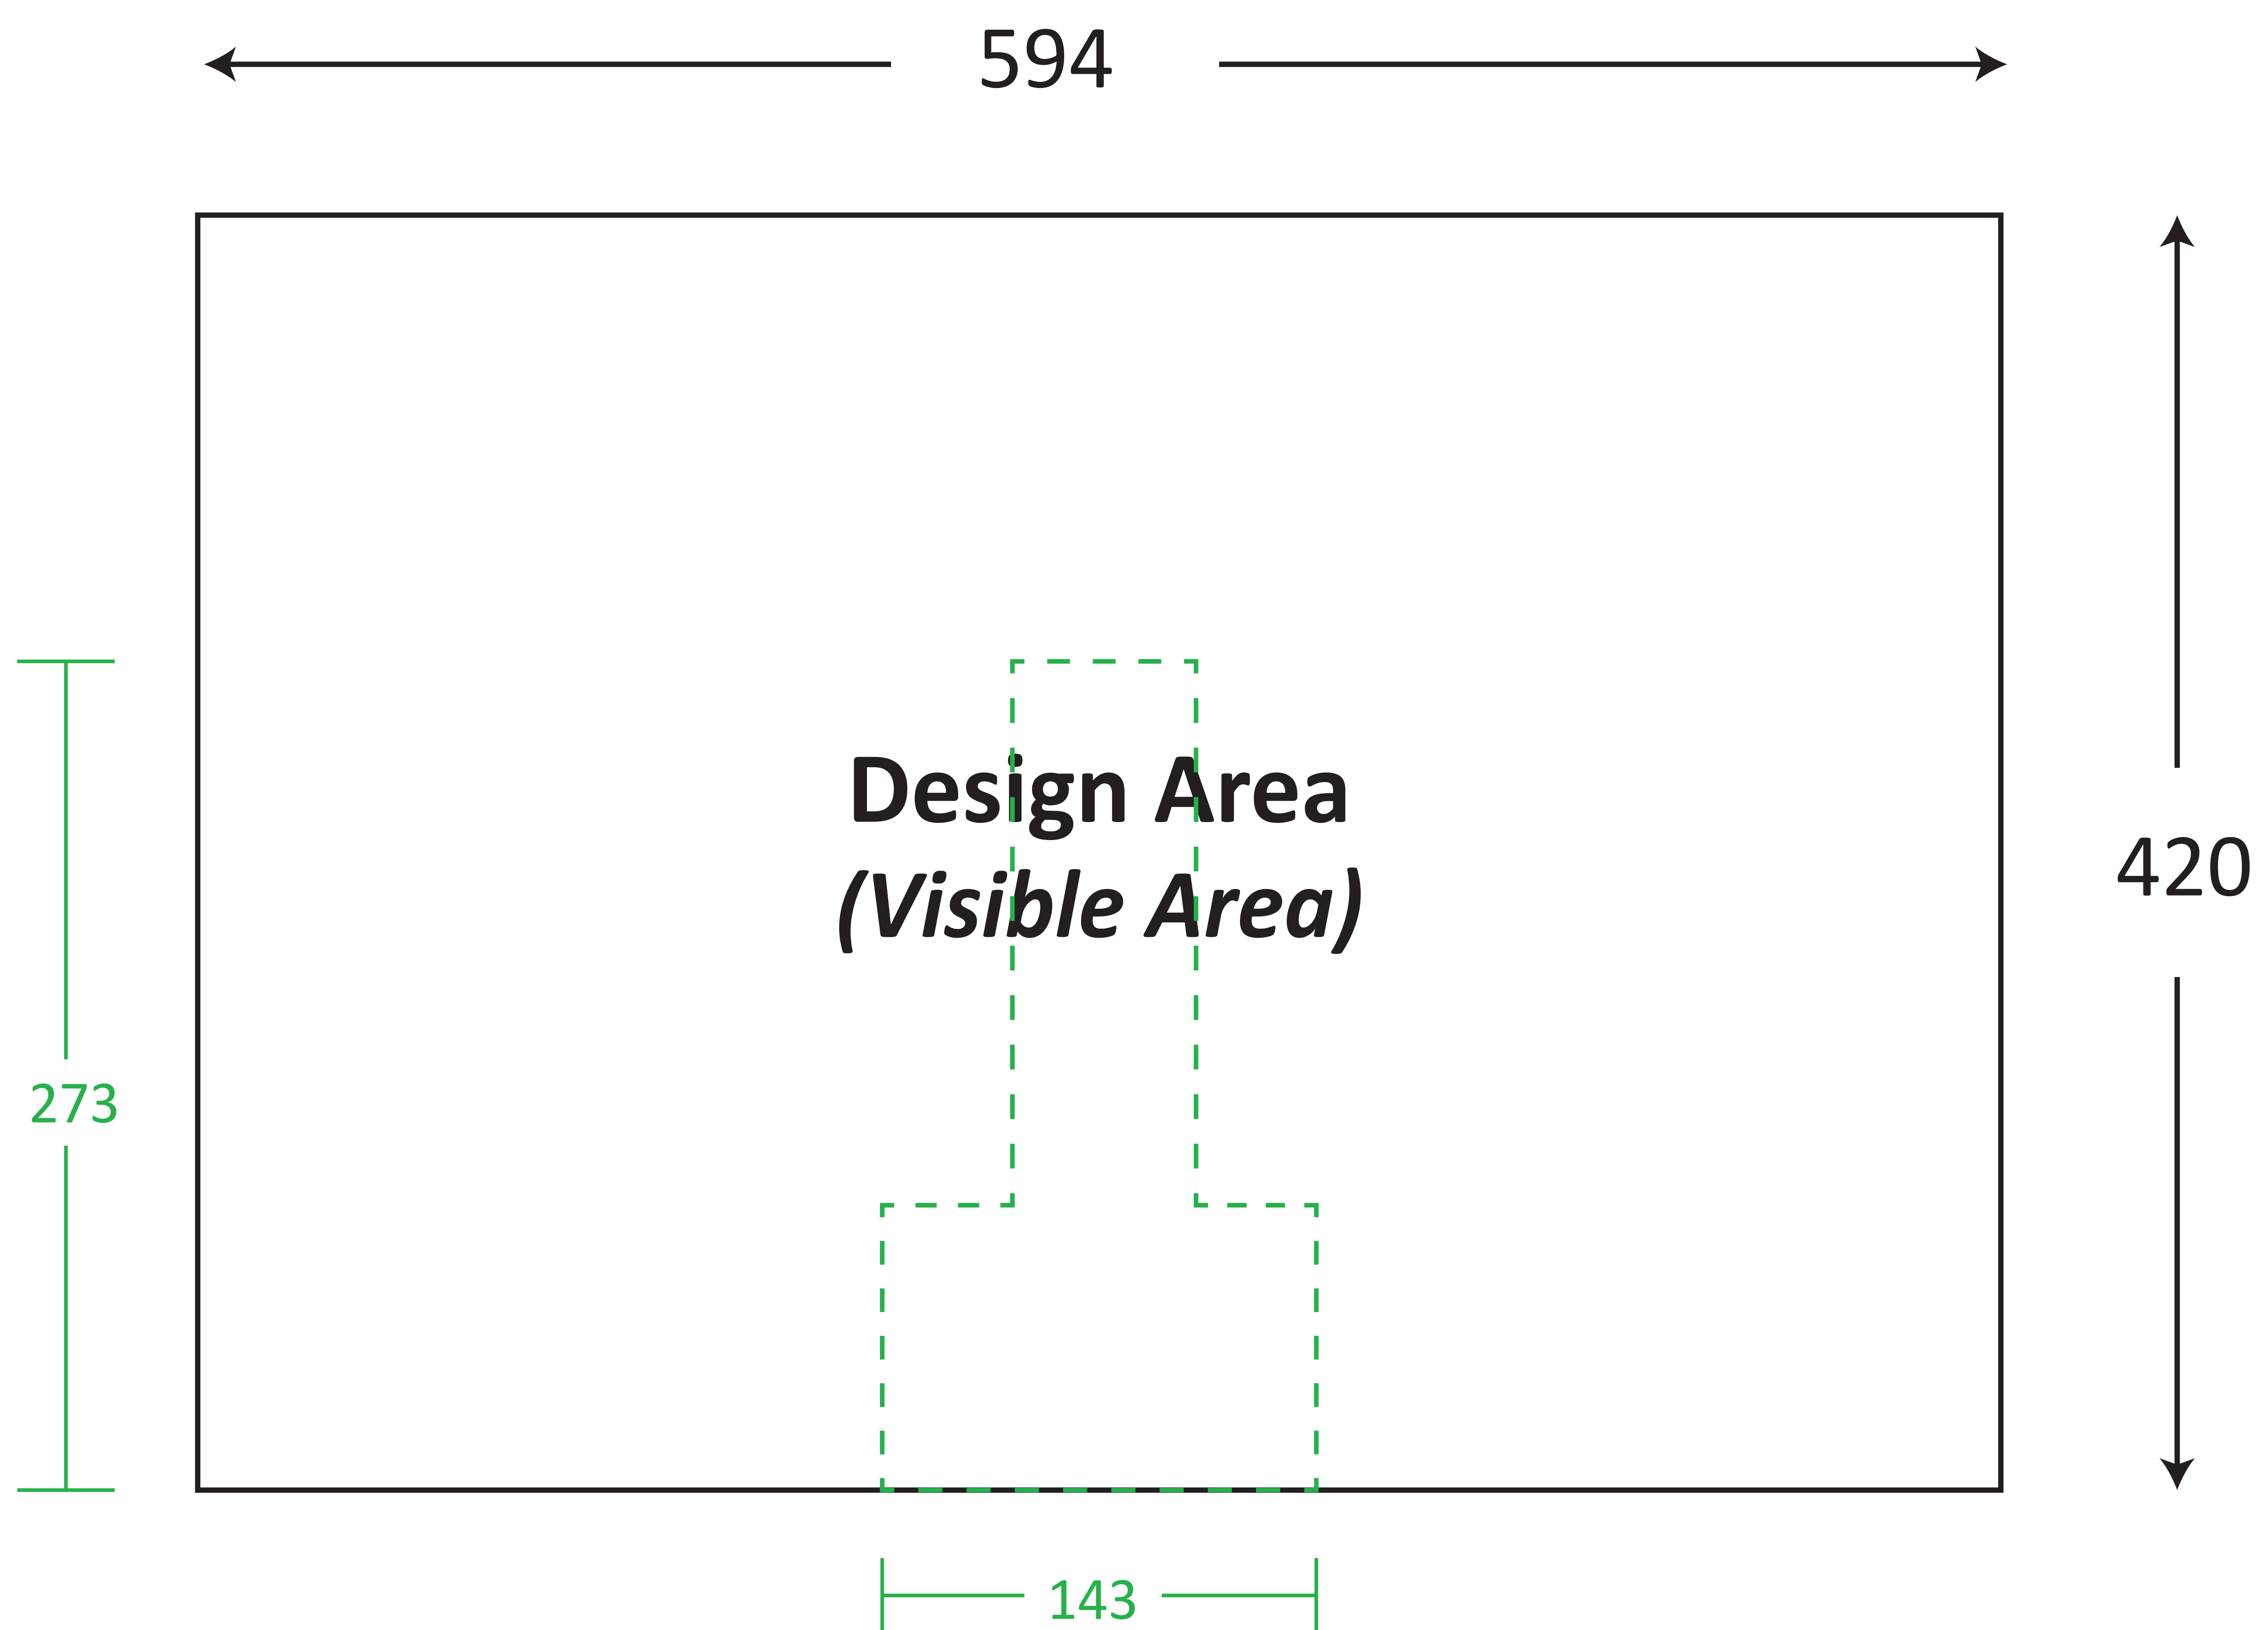

Foam Board Table Display - A2

TEMPLATE GUIDE FOR PRINTING

Unit : Millimetres (mm)

ARTWORK GUIDELINES

Color Format : CMYK

Submit File Without Markings

File Format : PDF, EPS

All images must bigger than dotted line