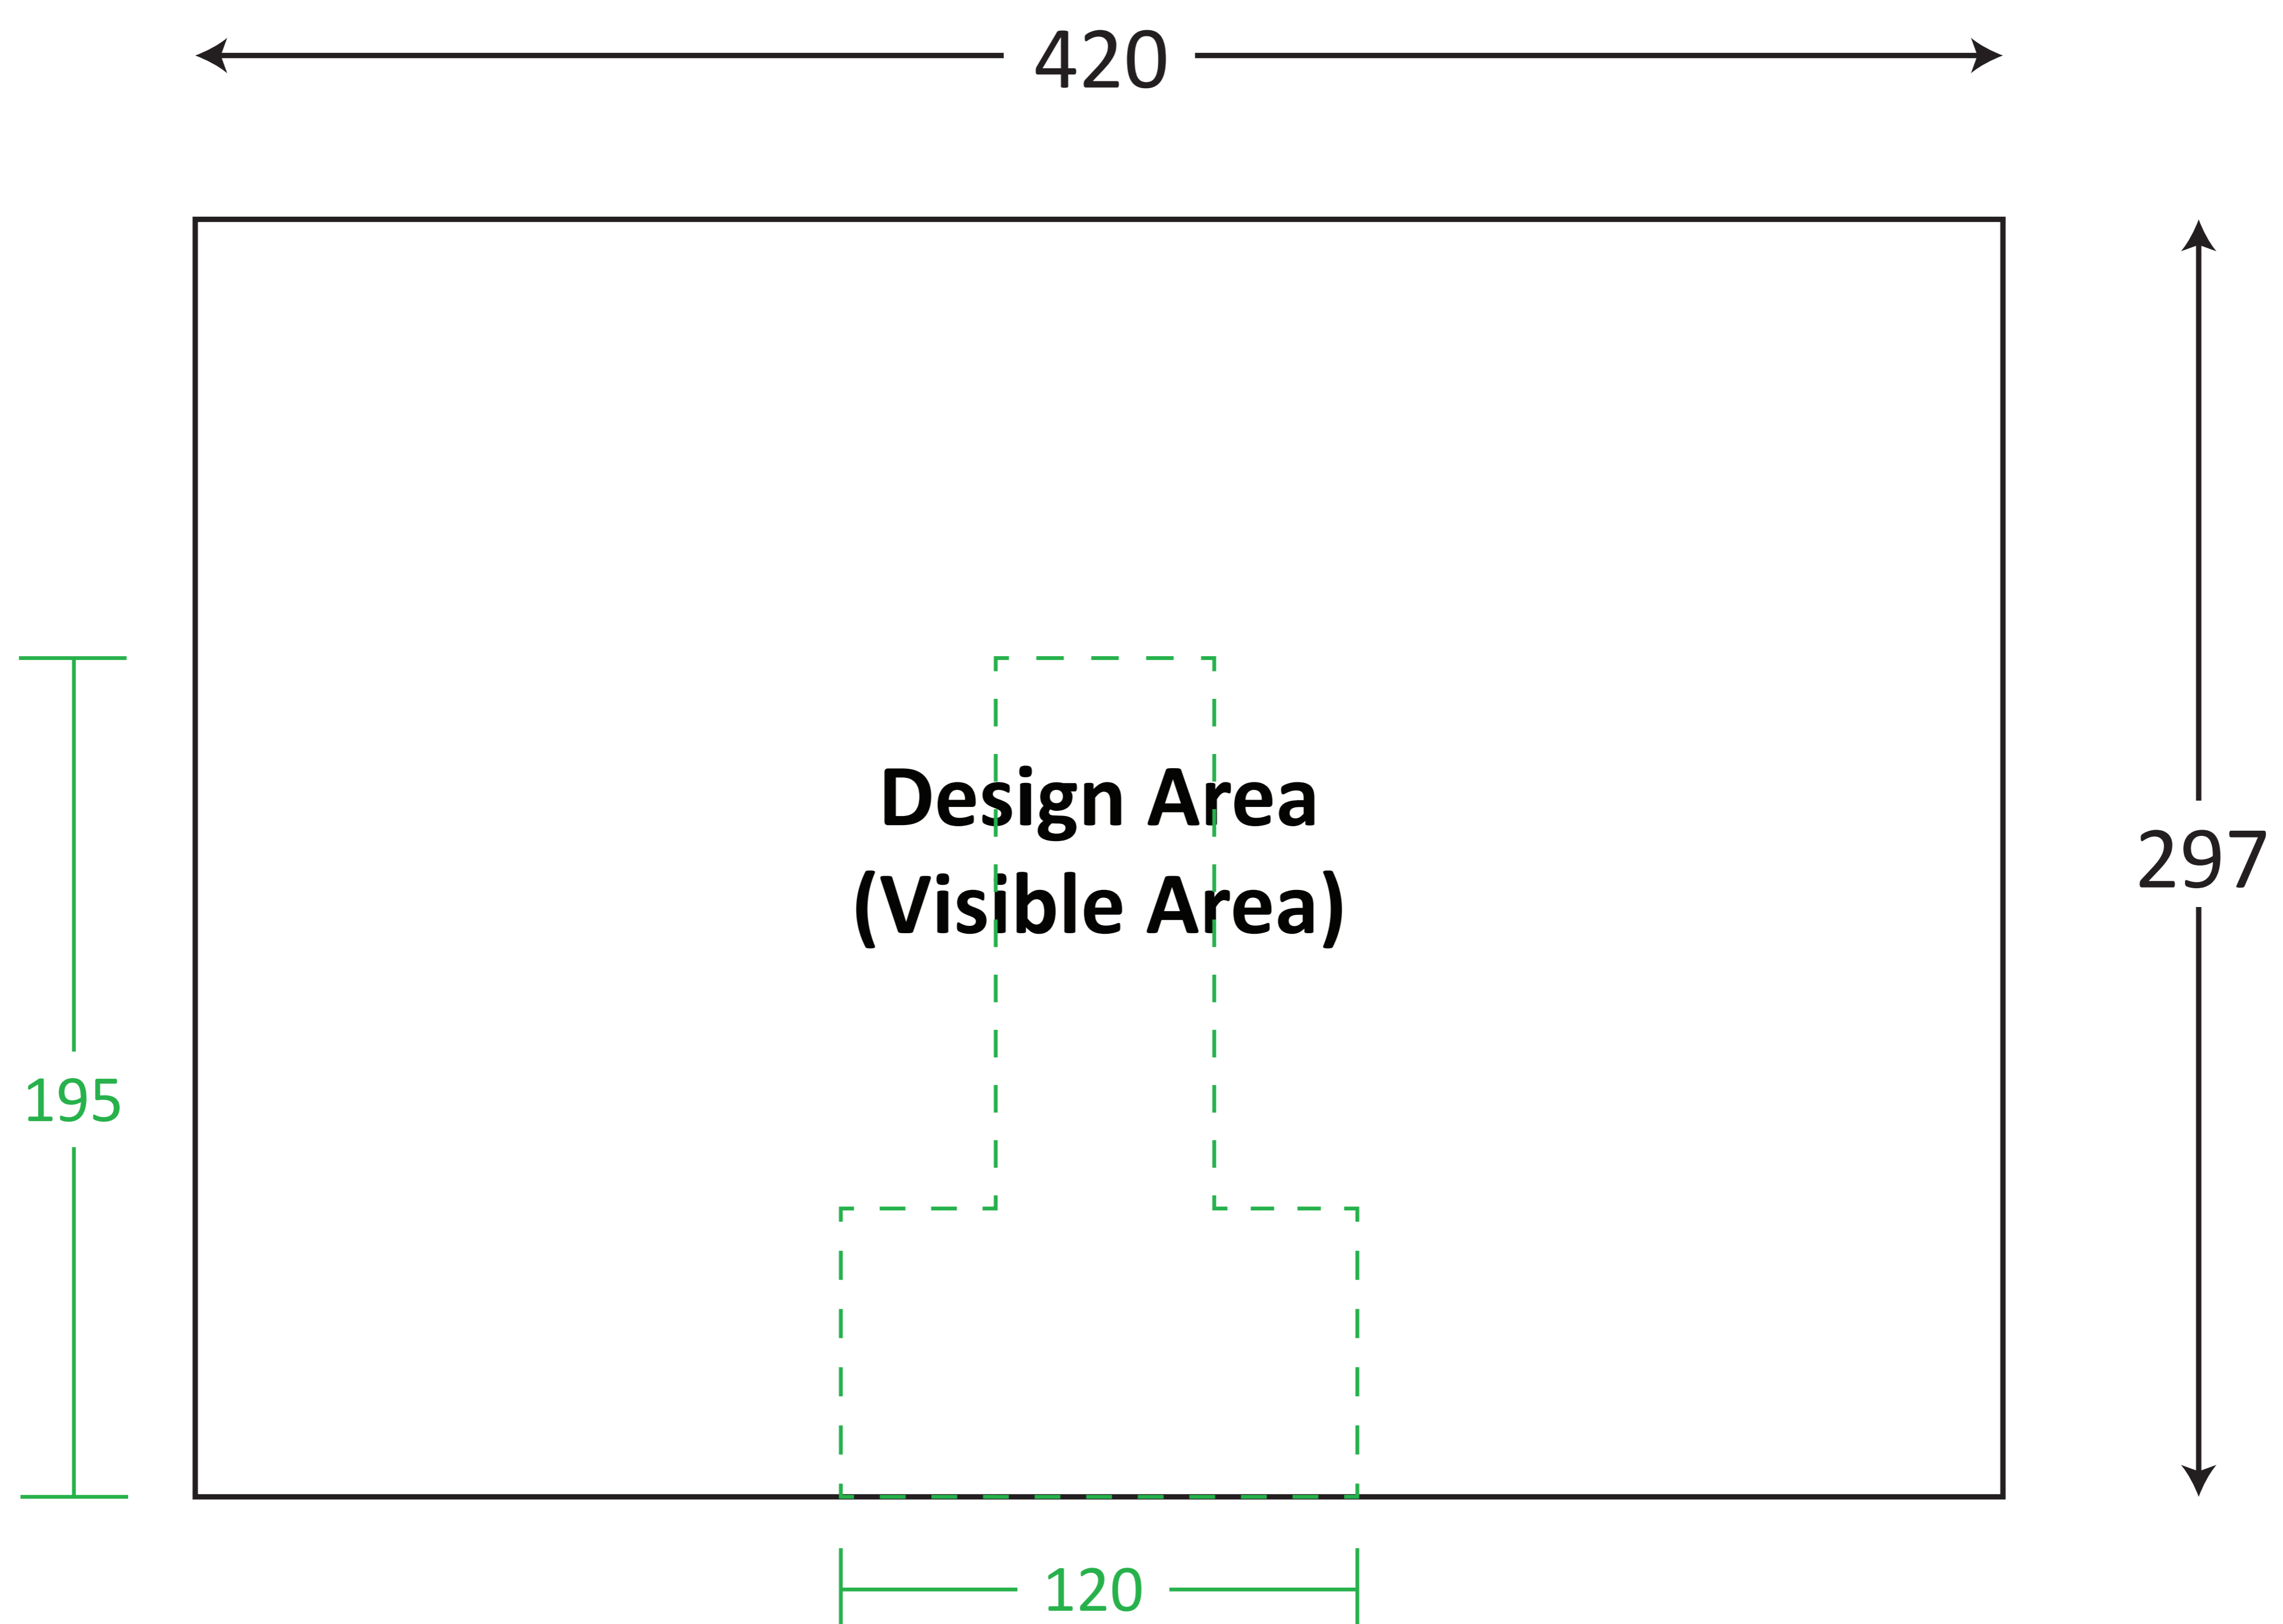

Foam Board Table Display - A3

TEMPLATE GUIDE FOR PRINTING

Unit : Millimetres (mm)

———— Paper Standee
———— Print Area

ARTWORK GUIDELINES

Color Format : CMYK

Submit File Without Markings

File Format : PDF, EPS

All images must bigger than dotted line