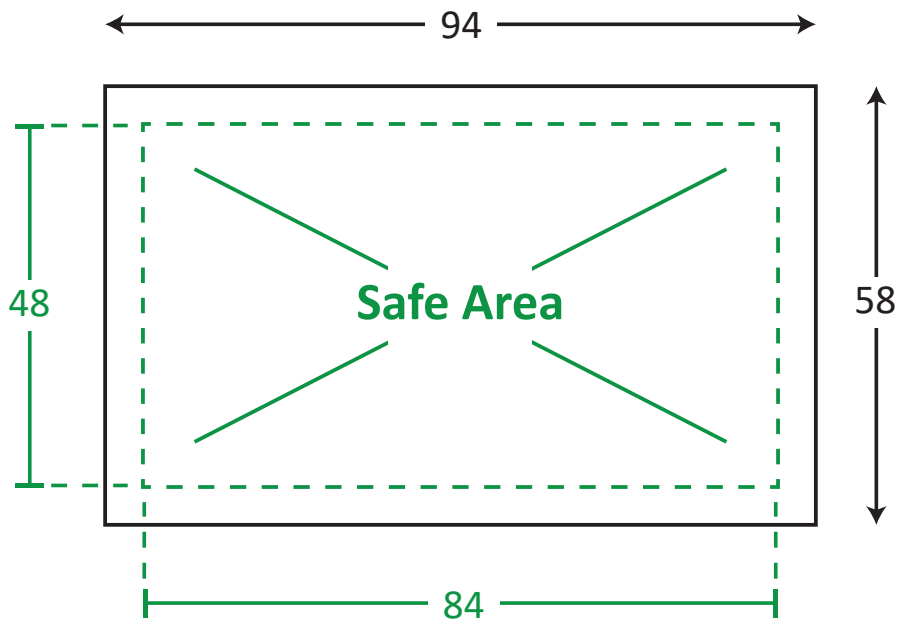

# Name Card (Landscape) - 90 x 54mm

## TEMPLATE GUIDE FOR PRINTING PRODUCTS

Unit : Millimetres (mm)

----- Safe Area  
————— Print Area